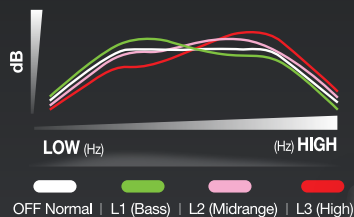

Voice Enhancer

Choose from 4 different audio settings (Normal, Bass, Midrange and High) to provide a natural Voice Enhancer for super clarity and performance.

Only Uniden can bring you this technology – Voice Enhancer.