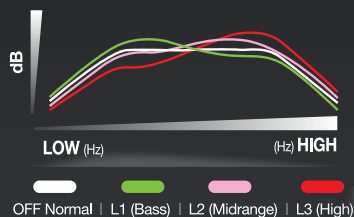

Choose from 4 different audio settings (Normal, Bass, Midrange and High) to provide a natural Voice Enhancer for super clarity and performance.

**Only Uniden can bring you this technology – Voice Enhancer.**