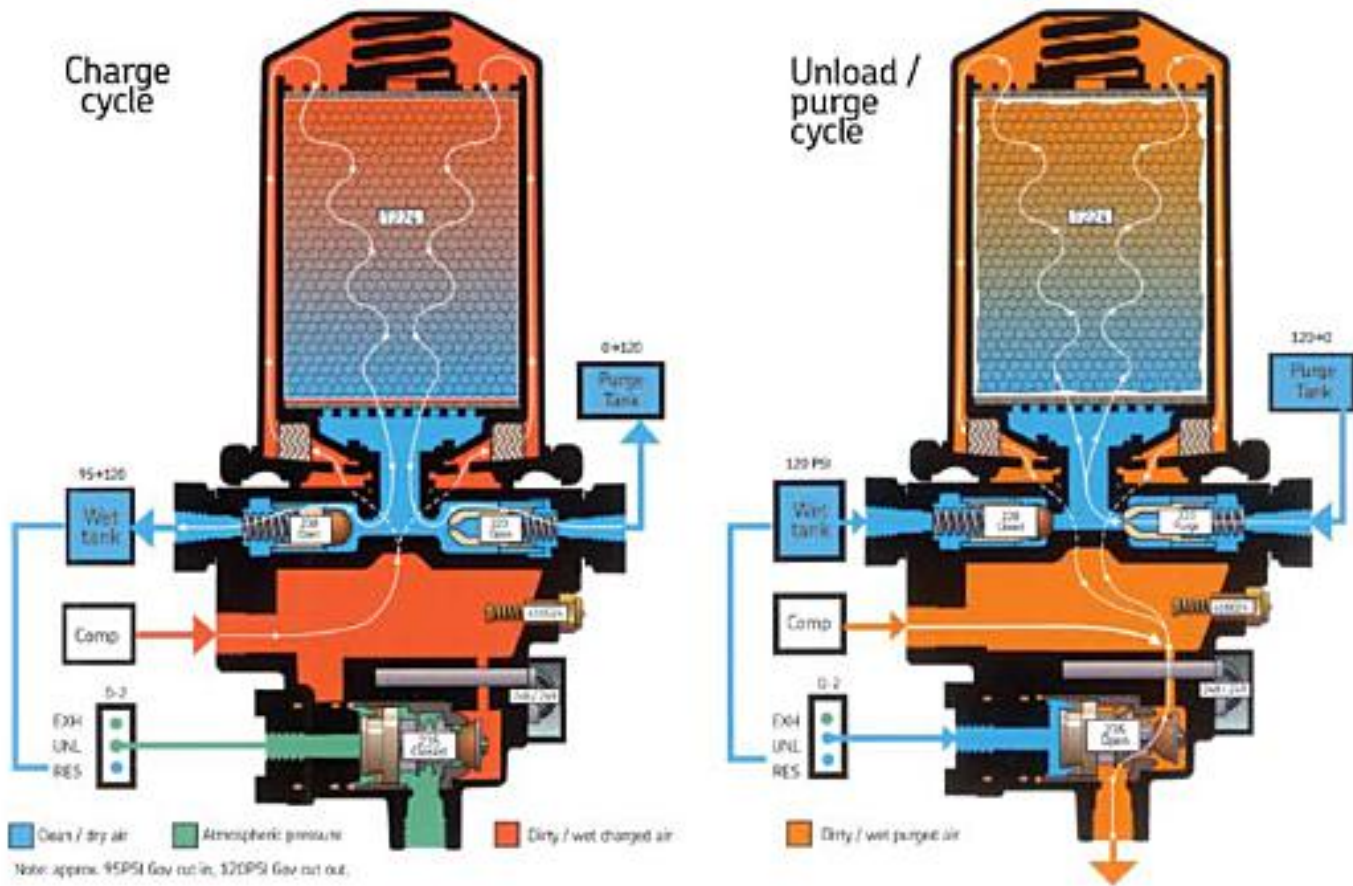

SKF Brakemaster® Turbo-2000 service schematic

SKF Brakemaster® Turbo-3000 service schematic

SKF Brakemaster® HD-2000 service schematic

SKF Brakemaster® Turbo-AC service schematic