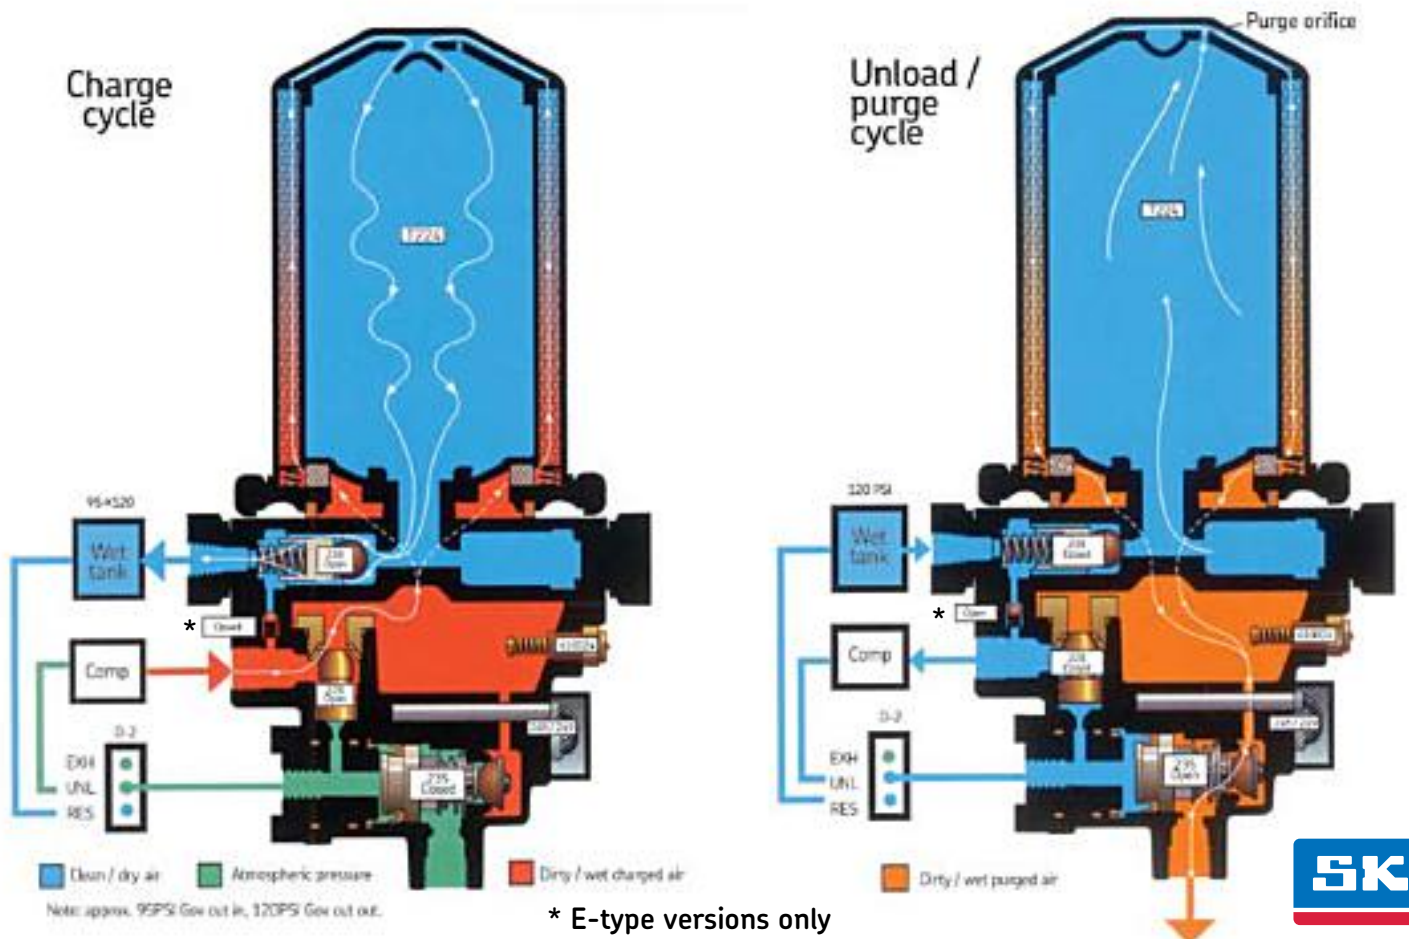

SKF Brakemaster® Turbo-2000 service schematic

SKF Brakemaster® Turbo-3000 service schematic

SKF Brakemaster® HD-2000 service schematic

SKF Brakemaster® Turbo-AC service schematic