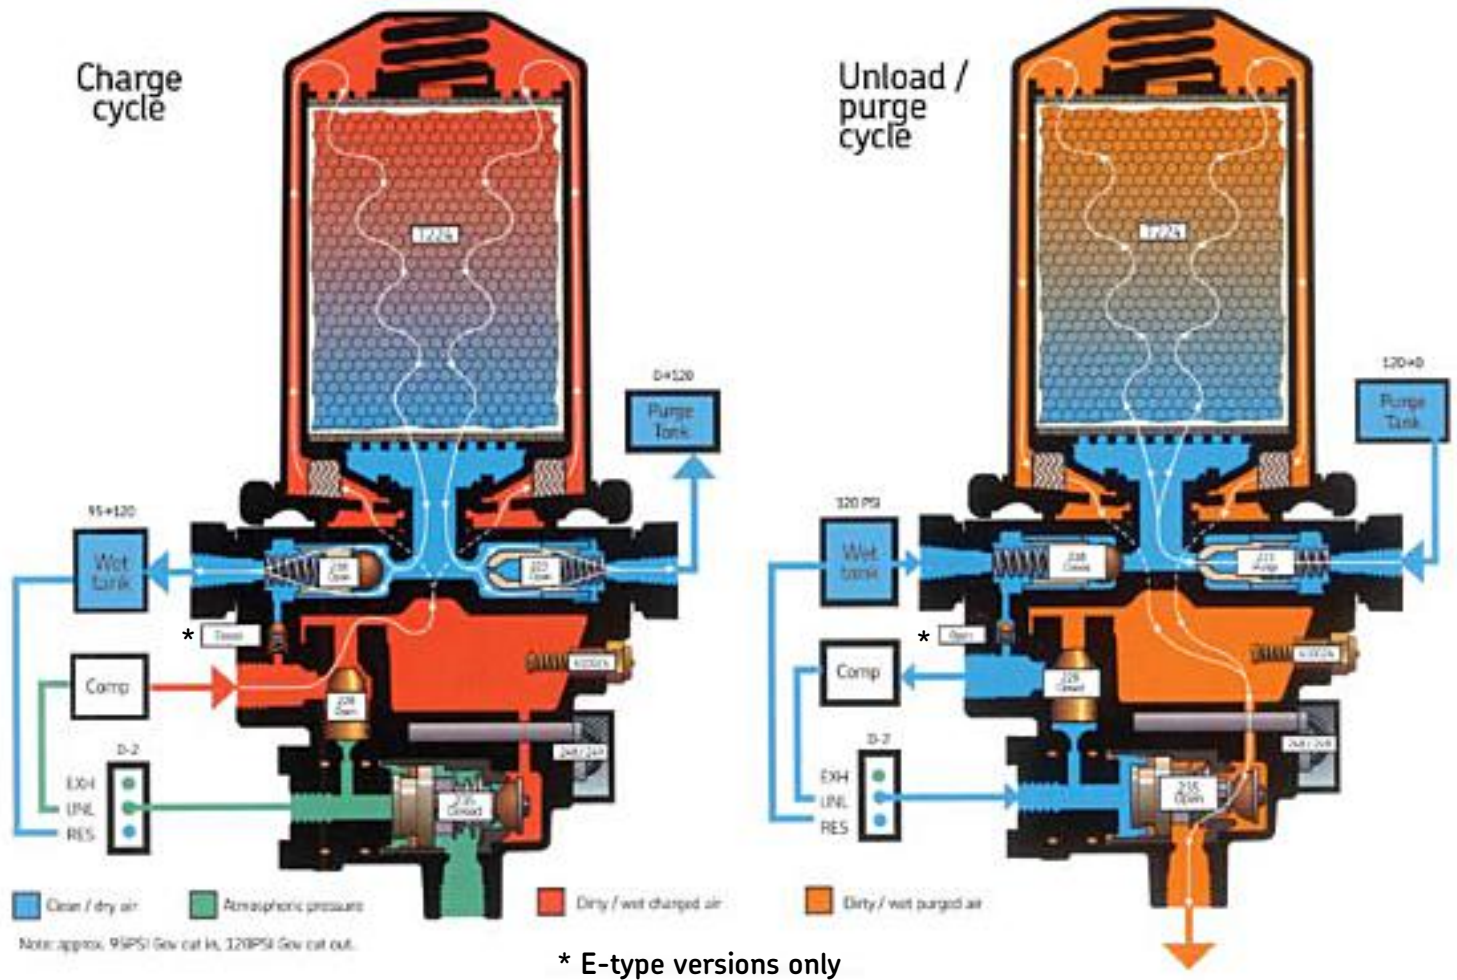

SKF Brakemaster® Turbo-2000 service schematic

SKF Brakemaster® Turbo-3000 service schematic

SKF Brakemaster® HD-2000 service schematic

SKF Brakemaster® Turbo-AC service schematic